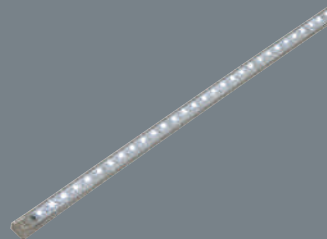

Orion LED Strips

Orions LED Strips are the ultimate in versatility. Low cost with 30 Cool White, high intensity encapsulated weatherproof LEDs (can be doubled to 60). The Orion provides an excellent spread of light using 5 x less power than the halogen equivalent and is ideal for both reading and decorative lighting solutions providing 35 Lux. Can be installed using adhesive strip.

- Length 520mm Width 18mm Height 11mm

Part No.	Description
186597	500mm LED strip
186598	1m LED strip