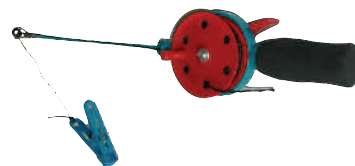

Part No.	186340
----------	--------

Wilderness Expert

A top of the range telescopic kit includes an avant-garde 4BB 720 re-drag reel, pre spooled with 12lb line and 5 piece lure set. The 210cm telescopic rod closes to 52cm and casts up to 30grams, ceramic lined eyes, EVA foam grip.

Part No.	187026
----------	--------

Wilderness Box Set

"A great set to keep on any boat". A twin tray carry tackle box with rod reel and line:

- 4 ball bearing spinning reel with pre-spooled with 14lb line
- 210cm Avant-garde telescopic rod 10-30g
- Nidingen spoons 18 & 28g
- Sonic spinning bait 7g
- Conrad wobbler 7cm
- 2 jigs 10cm
- Float with hook and shot
- Snap swivels
- Handbook of good fishing

Part No.	186341
----------	--------

FLADEN SUITS

One Piece Flotation Suit (Blue and Yellow)

Flotation suit 845
The lightest suit on the market! Affordable flotation suits that do not compromise safety. They have the same extreme buoyancy and thermal protection as the other Fladen Rescue System Suits.

- EN 939-certified as Flotation Suit
- ISO-150271 certified as Immersion Suit

Part No.	Size
186772	S
186773	M
186774	L
186775	XL
186776	XXL

Crabbing Rod

Crabbing rod with bait and peg and 10 m line
No hooks – safe for small children